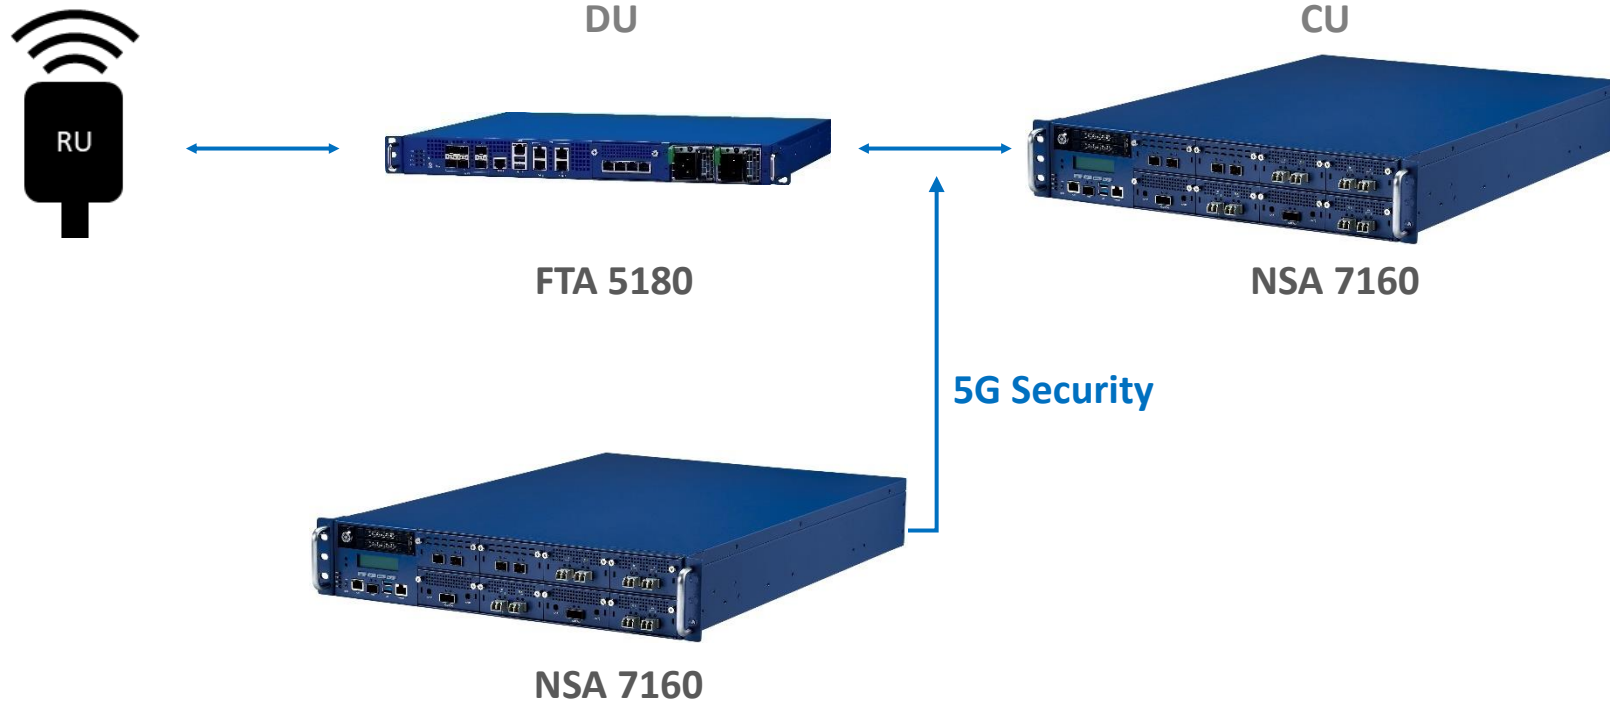

NSA 7160 – 5G Security