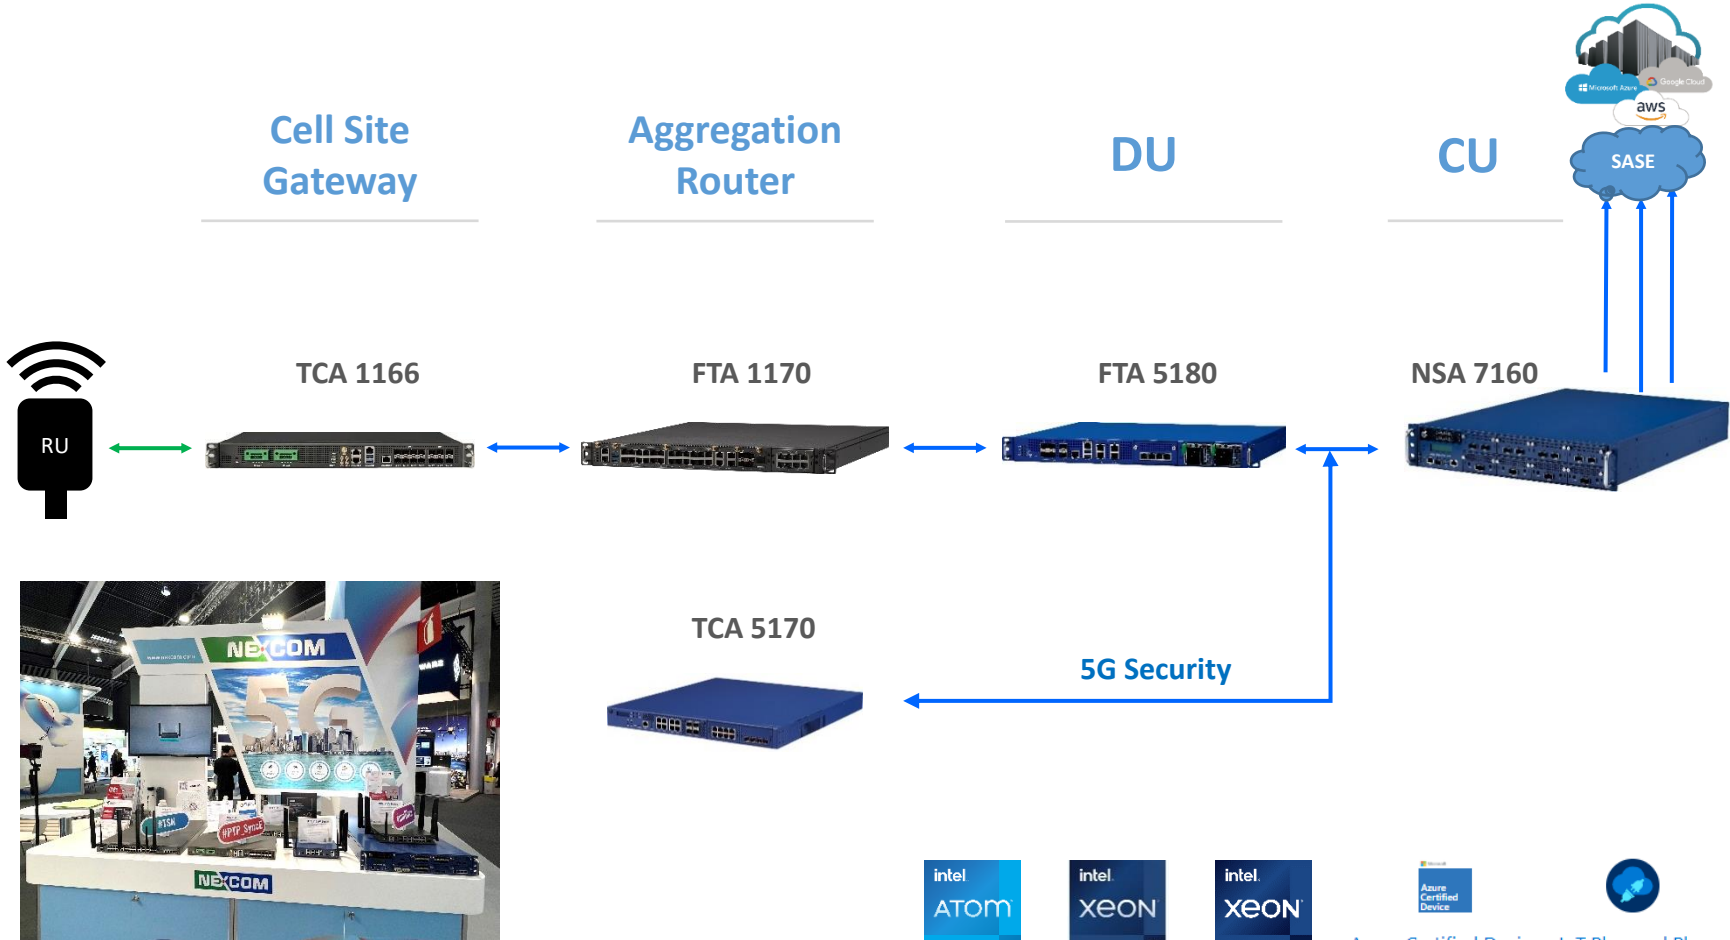

## 5G uCPE

DFA 1163M

DTA 1164W

ISA 140

Azure Certified Device IoT Plug and Play

# NSA 7160 - Flexible High-Performance Appliance

1