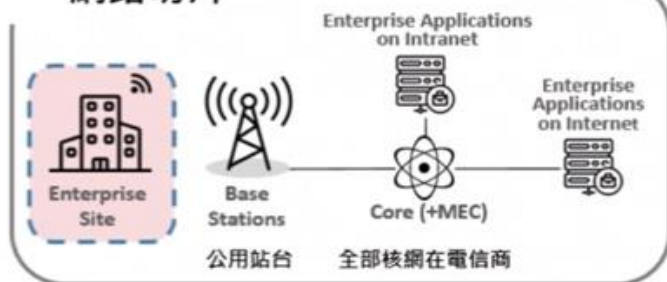

5G專網 四種應用及服務及架構

1 Networks Slicing using Public Networks

網路切片